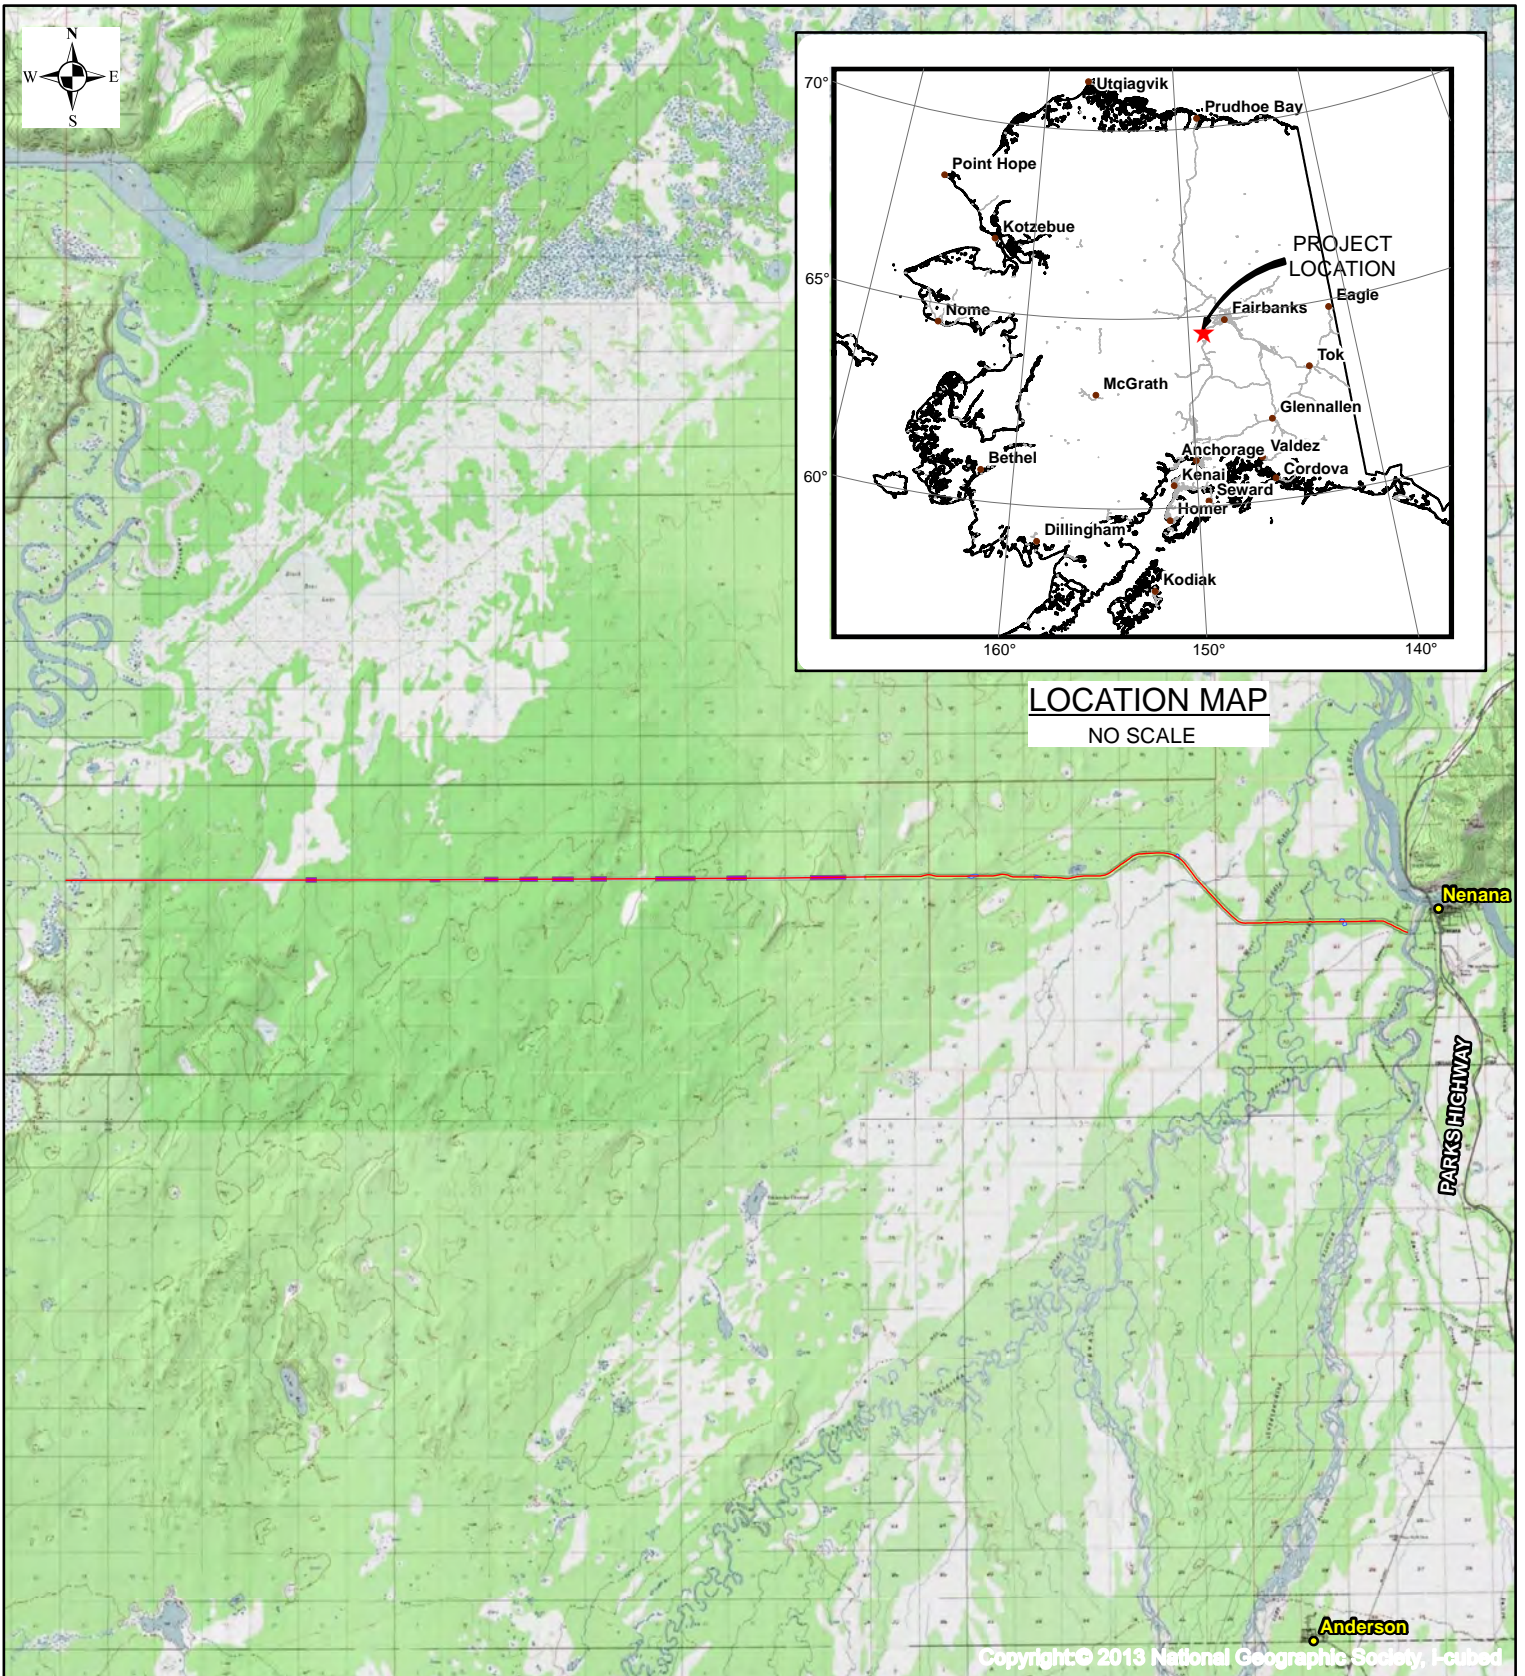

LOCATION MAP
NO SCALE

Copyright © 2013 National Geographic Society, I-cubed

Township and Range

Township and Range	Sections
T4SR12W	7-13
T4SR11W	7-17
T4SR10W	7-12, 14-18
T4SR9W	7-13, 15-18
T4SR8W	15-22

Fairbanks Meridian

VICINITY MAP

NO SCALE

STATE OF ALASKA
Department of Transportation and Public Facilities
2301 Peger Road Fairbanks, AK 99709

NENANA-TOTCHAKET ROAD
NFHWY00657
NENANA, ALASKA

Date: December 2021

Figure 1