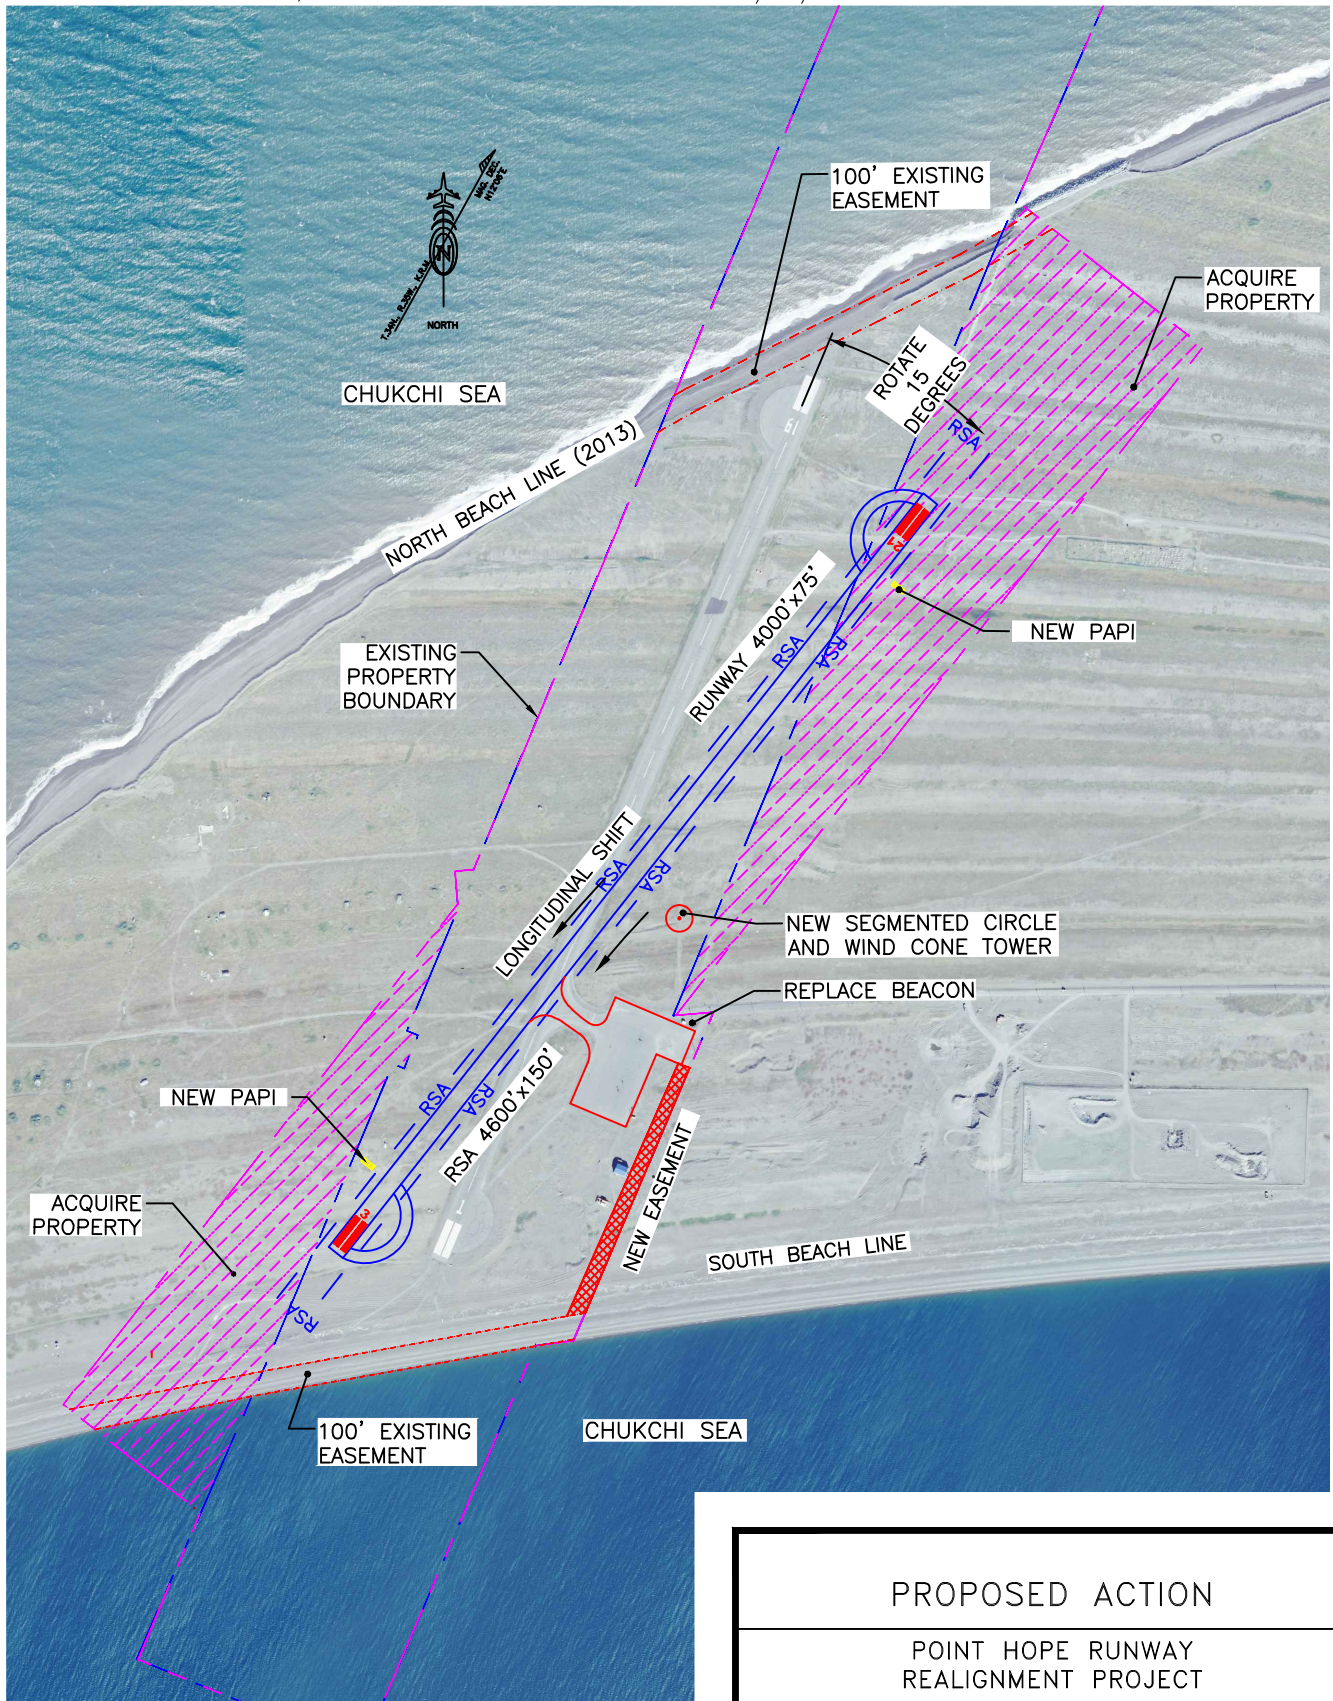

T:\00 Aviation & Community Rds & Buildings\Point Hope\63842 Point Hope RWY Realignment\13 Photos and Maps\Vicinity Map & Alt 1-4-Alternative 1 Wed, 12/Nov/14 04:15pm

PROPOSED ACTION	
POINT HOPE RUNWAY REALIGNMENT PROJECT	
POINT HOPE, ALASKA DOT & PF PROJECT NO 63842	
DATE: 11-12-2014	FIGURE: 2