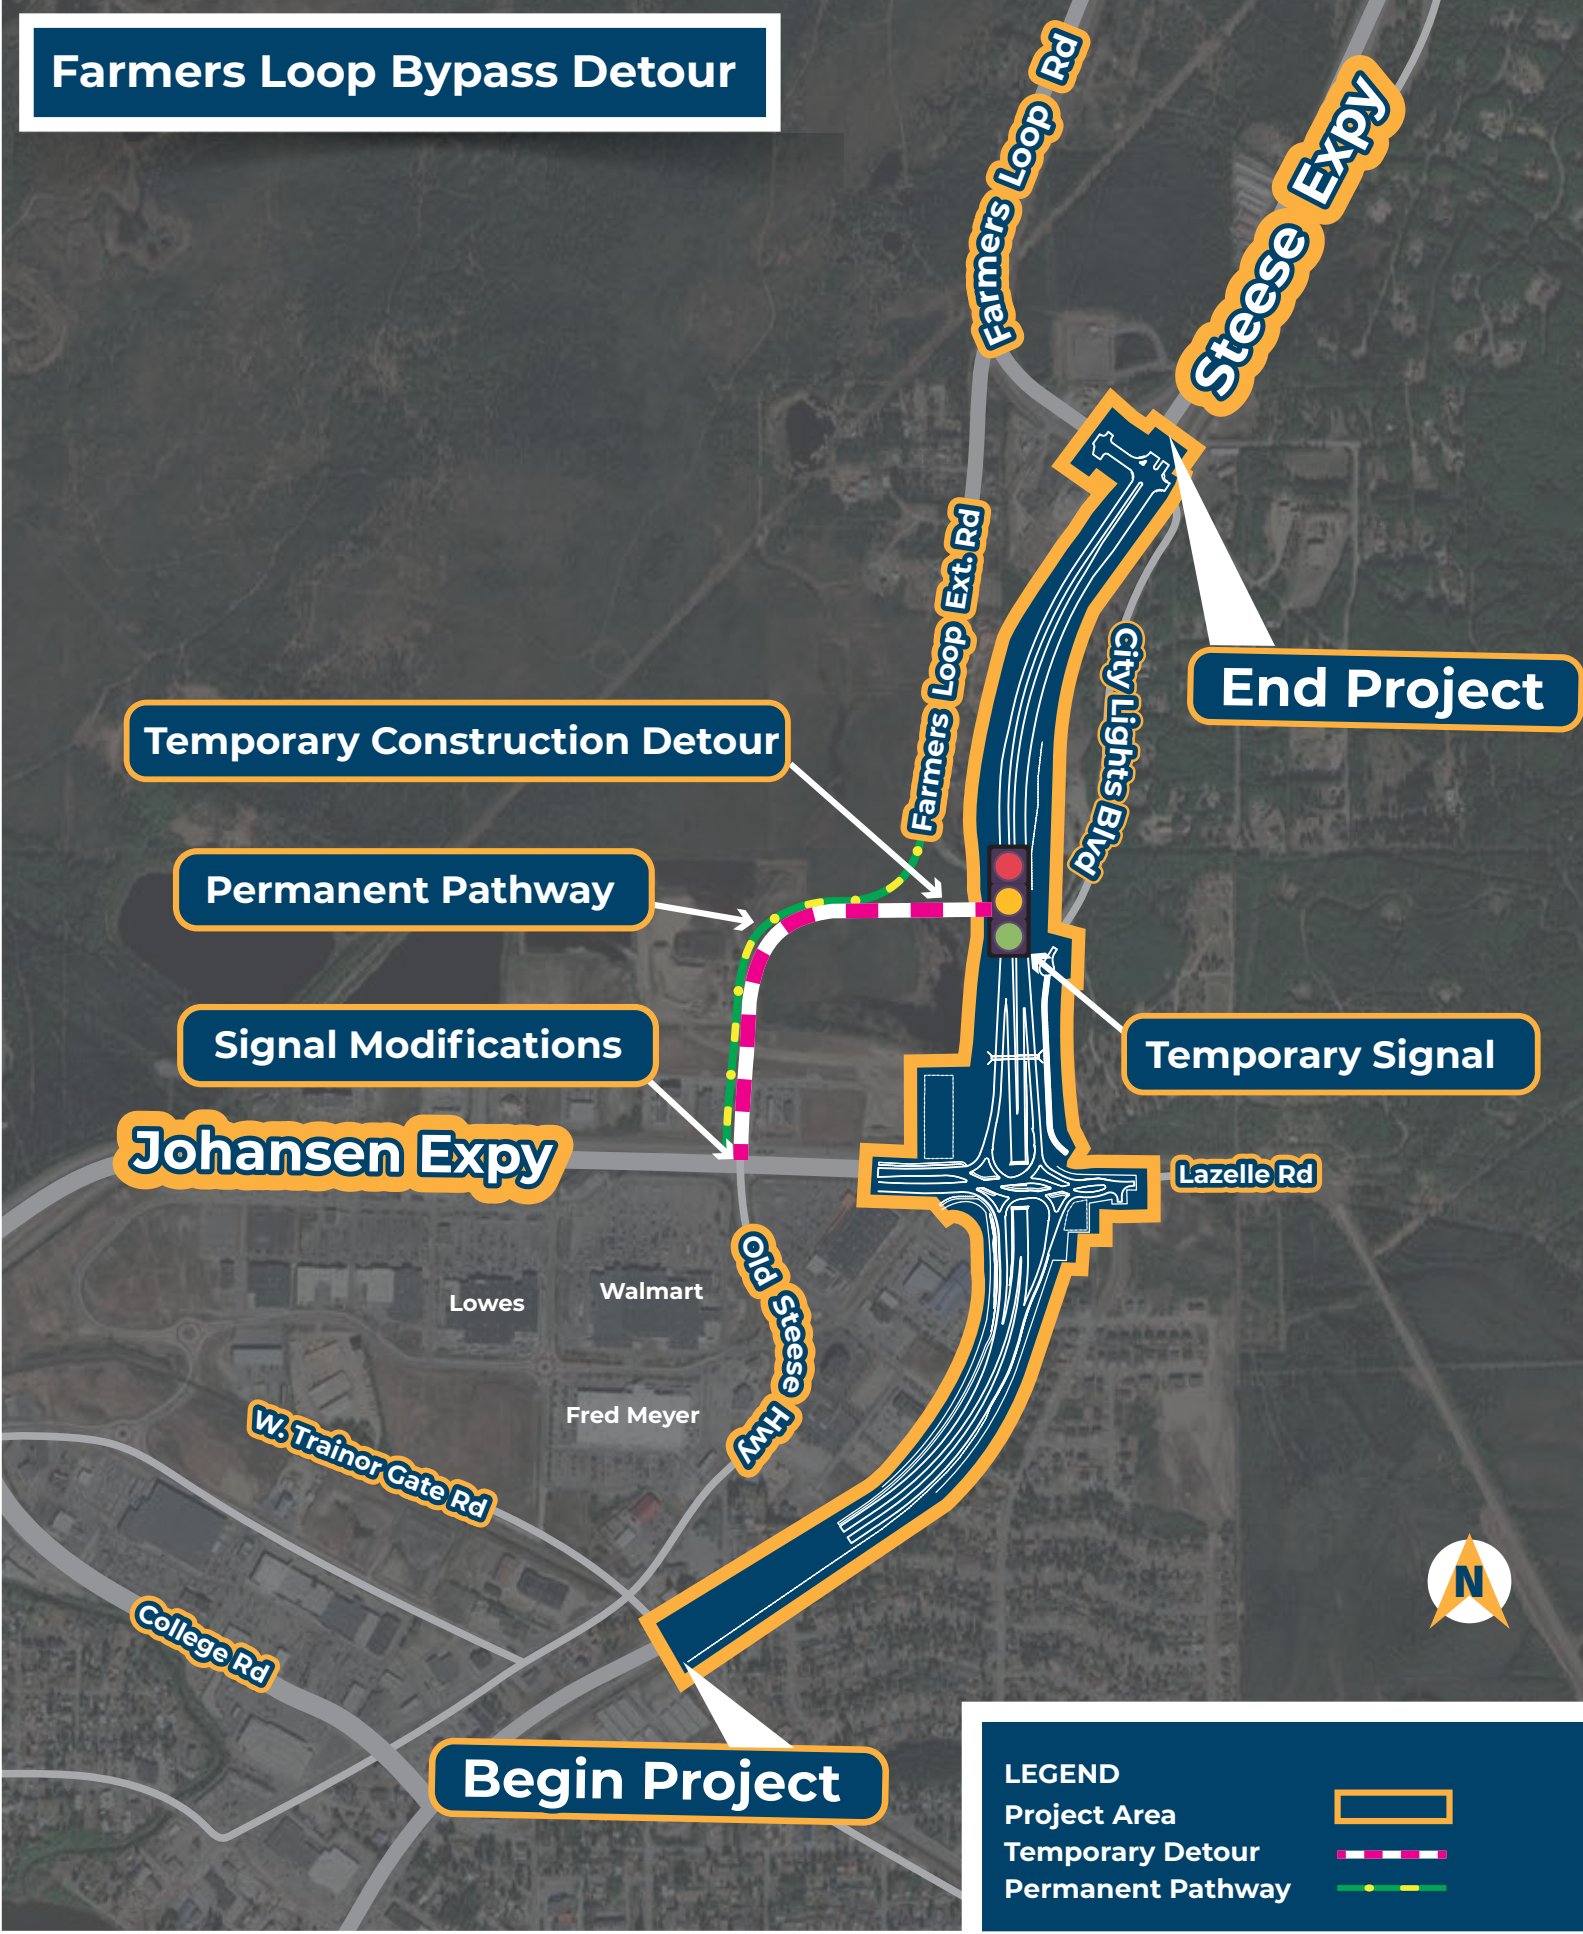

Farmers Loop Bypass Detour

Temporary Construction Detour

Permanent Pathway

Signal Modifications

Johansen Expy

Begin Project

End Project

Temporary Signal

LEGEND
Project Area
Temporary Detour
Permanent Pathway